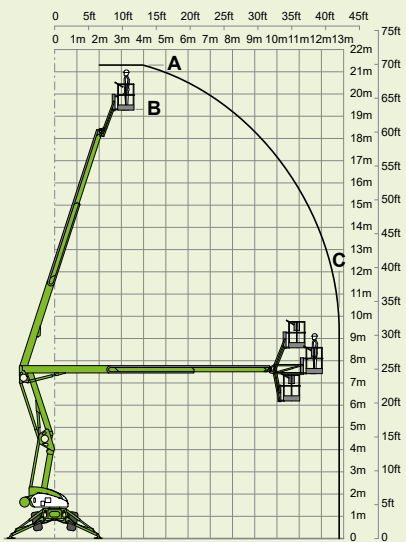

niftylift

SD64 4x4x4

(A) 70ft

(B) 63ft 6in

(C) 42ft

500lbs

5ft 11in x 2ft 9in

150°

100°

(D) 7ft 5in

(F) 6ft 9in

(G) 13ft 9in

(J) 20ft 2in

5.6mph

11ft 6in

45%
24°

9170lbs

18%
10°

niftylift
1525 S. Buncombe Road,
Greer, SC - 29651
United States
1-800-643-8954
usasales@niftylift.com
www.niftylift.com

IS-106