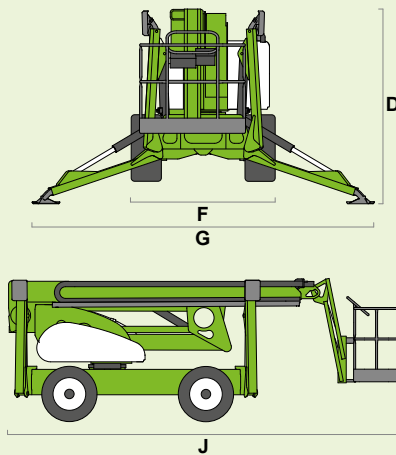

niftylift

SD64 4x4x4

(A) 70ft

(B) 63ft 6in

(C) 42ft

500lbs

5ft 11in x 2ft 9in

150°

100°

(D) 7ft 5in

(F) 6ft 9in

(G) 13ft 9in

(J) 20ft 2in

5.6mph

11ft 6in

45%
24°

9170lbs

18%
10°

niftylift
1525 S. Buncombe Road,
Greer, SC - 29651
United States
1-800-643-8954
usasales@niftylift.com
www.niftylift.com

IS-106